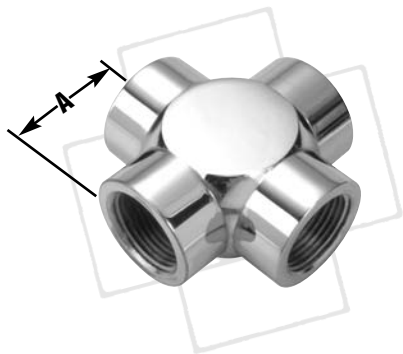

## ADAPTERS

## PIPE FITTINGS

**FPC**  
**FEMALE PIPE CROSS**

**FPC • Female Pipe Cross**

Part No.	Female Pipe Thread	"A" Female Pipe Leg
2FPC	1/8"	21/32"
4FPC	1/4"	29/32"
6FPC	3/8"	31/32"
8FPC	1/2"	11/4"
12FPC	3/4"	111/32"
16FPC	1"	15/8"
20FPC	11/4"	111/16"
24FPC	11/2"	21/16"
32FPC	2"	23/8"

**PC**  
**PIPE COUPLINGS**

**PC • Pipe Couplings**

Part No.	Female Pipe Thread	Hex Size	Length
2PC	1/8"	5/8"	7/8"
4PC	1/4"	3/4"	1 1/8"
6PC	3/8"	15/16"	17/32"
8PC	1/2"	1 1/8"	1 5/8"
12PC	3/4"	1 3/8"	1 11/16"
16PC	1"	1 5/8"	1 15/16"
20PC	1 1/4"	2"	2"
24PC	1 1/2"	2 3/8"	2 1/16"
32PC	2"	3"	2 1/16"

**RPC**  
**REDUCING PIPE COUPLINGS**

**RPC • Reducing Pipe Couplings**

Part No.	"A" Female Pipe Thread	"B" Female Pipe Thread	Hex Size	Length
4-2RPC	1/4"	1/8"	3/4"	1"
6-4RPC	3/8"	1/4"	1"	1 3/16"
8-4RPC	1/2"	1/4"	1 1/8"	1 15/32"
8-6RPC	1/2"	3/8"	1 1/8"	1 15/32"
12-8RPC	3/4"	1/2"	1 3/8"	1 21/32"